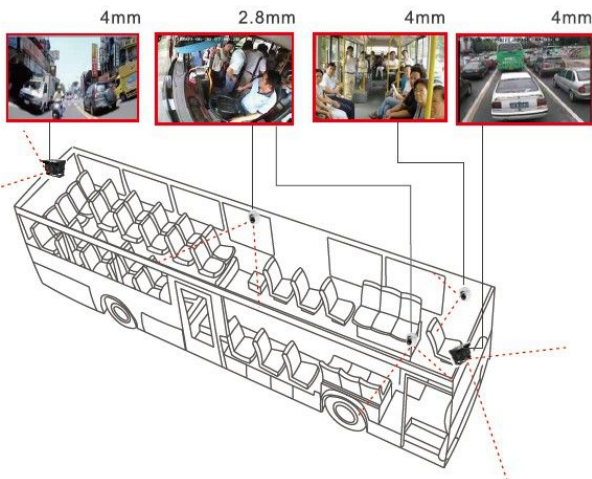

SVTIP-712C5

HD Network Camera

Features

- ❖ 1280x720@30fps Resolution
- ❖ Built-in power loss protection
- ❖ Perfect solutions for vehicles
- ❖ Day/Night(ICR), Super Wide Dynamic Range, Auto Wide Light Compensation
- ❖ IP67water proof and dust proof
- ❖ High speed, long distance real time transmission
- ❖ Three streams technology, phone monitoring
- ❖ PON(DC 12V)
- ❖ Anti-vibration, vandal resistant

Dimension (Unit: mm)

Solution Reference

Specification

Series	IP-712C5	
Camera Parameters	Sensor	1/3" CMOS SONY IMX238
	Resolution	1280(H)x720(V)
	Signal System	50/60 Hz
	Minimum Illumination	0.05Lux(Color Illumination), F1.2
	Electronic Shutter	1/25 Second -1/10000 Second
	Day/Night	IR-CUT
	Wide Dynamic Range	Digital Wide Dynamic Range
	Black-light Compensation	Support
	S/N	≥40db
	Wide Dynamic Range	≥80db
Optical Lens	Port	6-pin DJ M12(PON)
	Aperture	Fixed aperture F1.8
	Lens	2.8mm, 4mm, 6mm, 8mm Optional
Audio/Video Encode	Video Compression	H.264
	Compression Output Rate	768Kbps-6144Kbps
	Image Resolution	Main Stream:720p @ 30fps, Network Sub Stream:VGA @ 25FPS Record Sub Stream:VGA @ 30FPS
	CBR/VBR	Support
Image	Maximum Image	1280x720
	Frame	30FPS
	Image Setting	Chroma, contrast, saturation and sharpness
	Network Protocol	HTTP, TCP, ARP, RTSP, UDP, RTCP, SMTP, DHCP, DNS, DDNS, PPPoE, IPV4, UPnP, NTP
	ONVIF	Support
	Client Terminal Preview	Built-in WEB server; Support IE browser
	Storage	Client Terminal/ MDVR
Others	Temperature	-40℃-- +70℃
	Humidity	0% - 90%
	Power Supply	PON(DC12V)
	Waterproof Class	IP67
	Power	<2w (Day) <4w (Night)
Dimension (mm)	90.5 (L)x68 (W)x64 (H)	