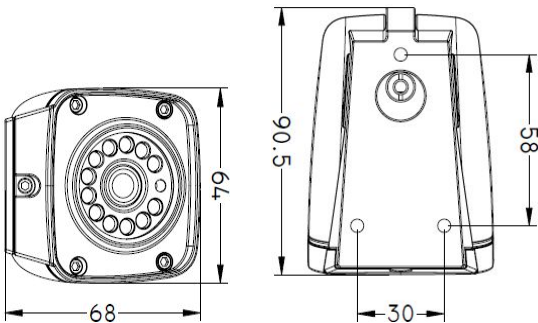

Dimension (Unit: mm)

Solution Reference

Specification

Series	IP-712C5	
Camera Parameters	Sensor	1/3" CMOS SONY IMX238
	Resolution	1280(H)x720(V)
	Signal System	50/60 Hz
	Minimum Illumination	0.05Lux(Color Illumination), F1.2
	Electronic Shutter	1/25 Second -1/10000 Second
	Day/Night	IR-CUT
	Wide Dynamic Range	Digital Wide Dynamic Range
	Black-light Compensation	Support
	S/N	≥40db
	Wide Dynamic Range	≥80db
Optical Lens	Port	6-pin DJ M12(PON)
	Aperture	Fixed aperture F1.8
	Lens	2.8mm, 4mm, 6mm, 8mm Optional
Audio/Video Encode	Video Compression	H.264
	Compression Output Rate	768Kbps-6144Kbps
	Image Resolution	Main Stream:720p @ 30fps, Network Sub Stream:VGA @ 25FPS Record Sub Stream:VGA @ 30FPS
	CBR/VBR	Support
Image	Maximum Image	1280x720
	Frame	30FPS
	Image Setting	Chroma, contrast, saturation and sharpness
	Network Protocol	HTTP, TCP, ARP, RTSP, UDP, RTCP, SMTP, DHCP, DNS, DDNS, PPPoE, IPV4, UPnP, NTP
	ONVIF	Support
	Client Terminal Preview	Built-in WEB server; Support IE browser
	Storage	Client Terminal/ MDVR
Others	Temperature	-40℃-- +70℃
	Humidity	0% - 90%
	Power Supply	PON(DC12V)
	Waterproof Class	IP67
	Power	<2w (Day) <4w (Night)
Dimension (mm)	90.5 (L)x68 (W)x64 (H)	